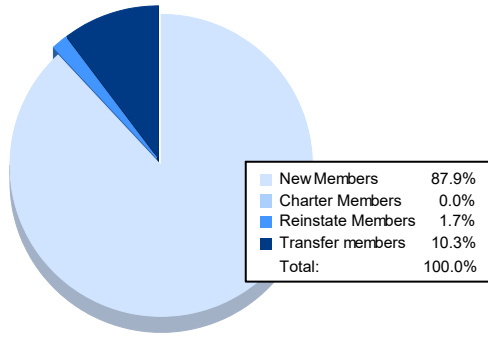

Year	New Clubs	Dropped Clubs	Gain/ Loss Clubs	New Members	Charter Members	Reinstate Members	Transfer Members	Total Member Added	Total Members Dropped	Gain/ Loss Members
2017-2018	1	2	-1	118	21	1	22	162	227	-65
2018-2019	2	2	0	144	102	3	58	307	210	97
2019-2020	0	0	0	162	5	2	9	178	195	-17
2020-2021	0	0	0	64	0	3	12	79	163	-84
2021-2022	0	0	0	102	0	2	12	116	211	-95
<b>Average</b>	<b>1</b>	<b>1</b>	<b>0</b>	<b>118</b>	<b>26</b>	<b>2</b>	<b>23</b>	<b>168</b>	<b>201</b>	<b>-33</b>

### Membership Composition June 2022 Cumulative