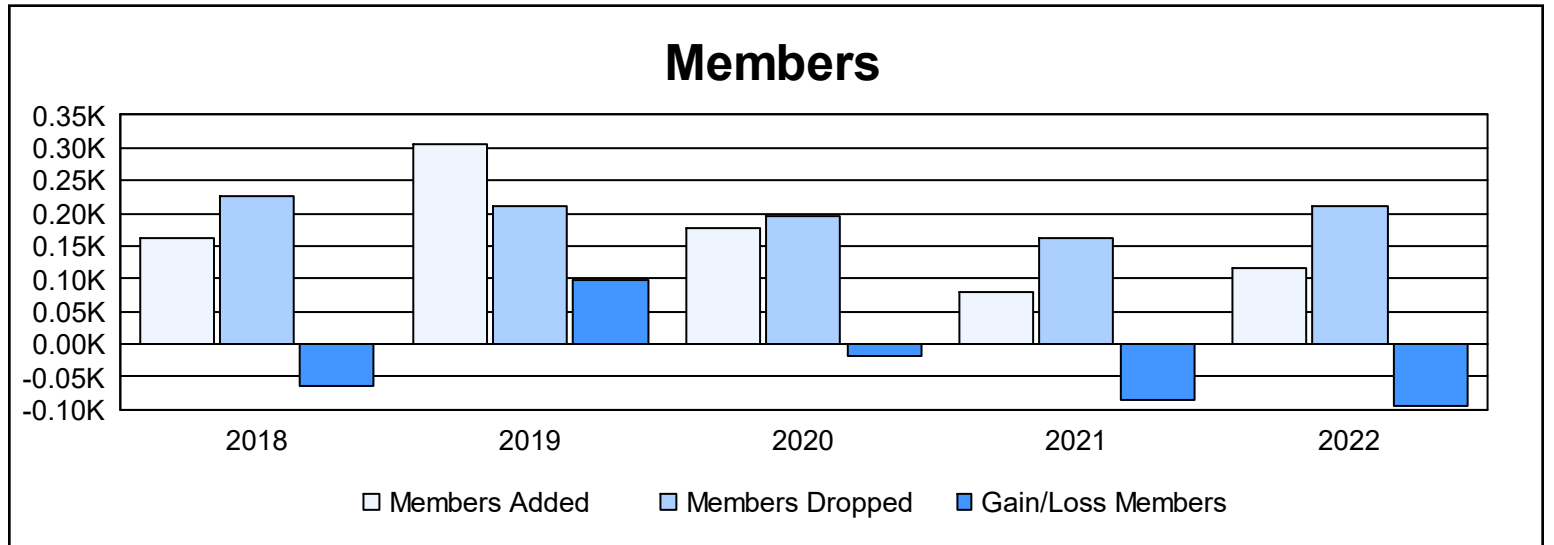

Year	New Clubs	Dropped Clubs	Gain/ Loss Clubs	New Members	Charter Members	Reinstate Members	Transfer Members	Total Member Added	Total Members Dropped	Gain/ Loss Members
2017-2018	1	2	-1	118	21	1	22	162	227	-65
2018-2019	2	2	0	144	102	3	58	307	210	97
2019-2020	0	0	0	162	5	2	9	178	195	-17
2020-2021	0	0	0	64	0	3	12	79	163	-84
2021-2022	0	0	0	102	0	2	12	116	211	-95
<b>Average</b>	<b>1</b>	<b>1</b>	<b>0</b>	<b>118</b>	<b>26</b>	<b>2</b>	<b>23</b>	<b>168</b>	<b>201</b>	<b>-33</b>

### Membership Composition June 2022 Cumulative