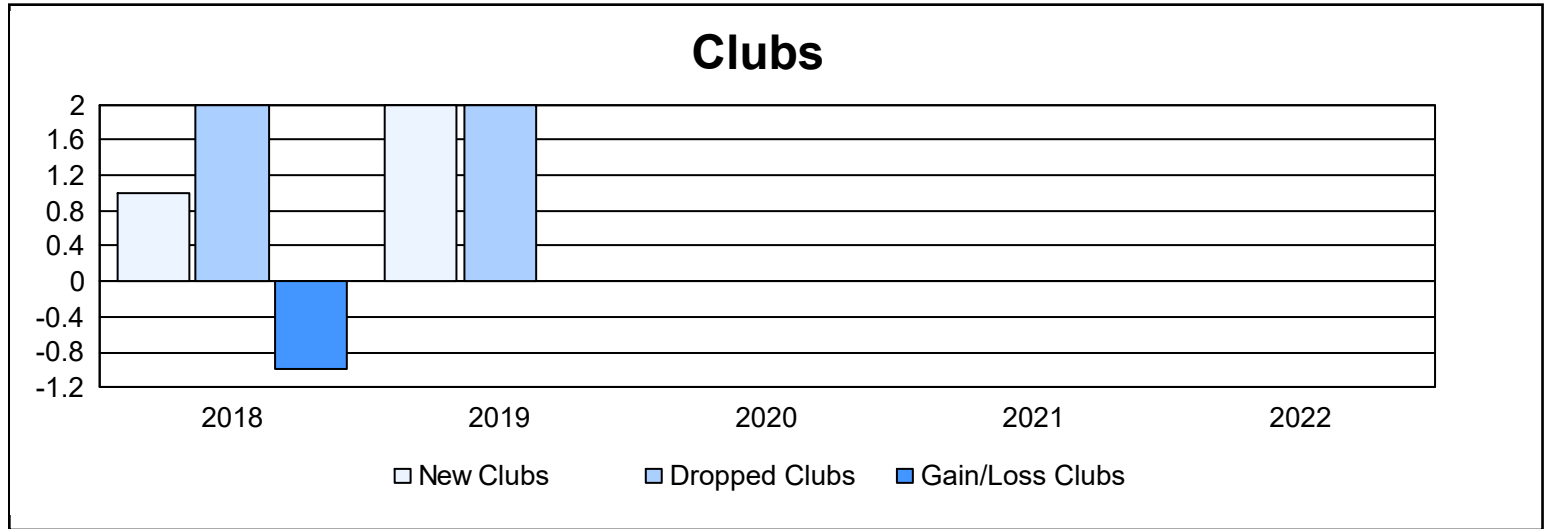

Year	New Clubs	Dropped Clubs	Gain/ Loss Clubs	New Members	Charter Members	Reinstate Members	Transfer Members	Total Member Added	Total Members Dropped	Gain/ Loss Members
2017-2018	1	2	-1	118	21	1	22	162	227	-65
2018-2019	2	2	0	144	102	3	58	307	210	97
2019-2020	0	0	0	162	5	2	9	178	195	-17
2020-2021	0	0	0	64	0	3	12	79	163	-84
2021-2022	0	0	0	102	0	2	12	116	211	-95
<b>Average</b>	<b>1</b>	<b>1</b>	<b>0</b>	<b>118</b>	<b>26</b>	<b>2</b>	<b>23</b>	<b>168</b>	<b>201</b>	<b>-33</b>

### Membership Composition June 2022 Cumulative